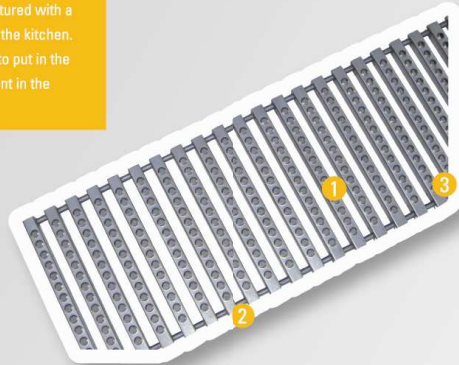

# LEEGO

Leeego Stainless Steel Gratings are manufactured with a slip resistant design to prevent accident in the kitchen. The rolling design is easy to clean and be able to put in the dish washer. It is perfect for hygiene requirement in the commercial kitchen.

1. Slip resistant punched hole design to prevent slippery

2. Rolling design - More convenient for cleaning and transportation

3. Stainless steel core with silicon tube and AISI Stainless steel - More durable

### Other Features

- Heavy duty design: Max: 1500kg
- Suitable for dish washer
- Custom sizing is available
- Heat-resistance for sterilization - < 200 °C

Model	Dimension (mm)			Bar Thickness (mm)	Bar Spacing (mm)	Net Weight (kg/m)	Gross Weight (kg/m)
	L	W	H				
TG-300	Custom	300	20	22.5	22	4.8	4.8
TG-450	Custom	450	20	22.5	22	7	7
TG-600	Custom	600	20	22.5	22	9	9